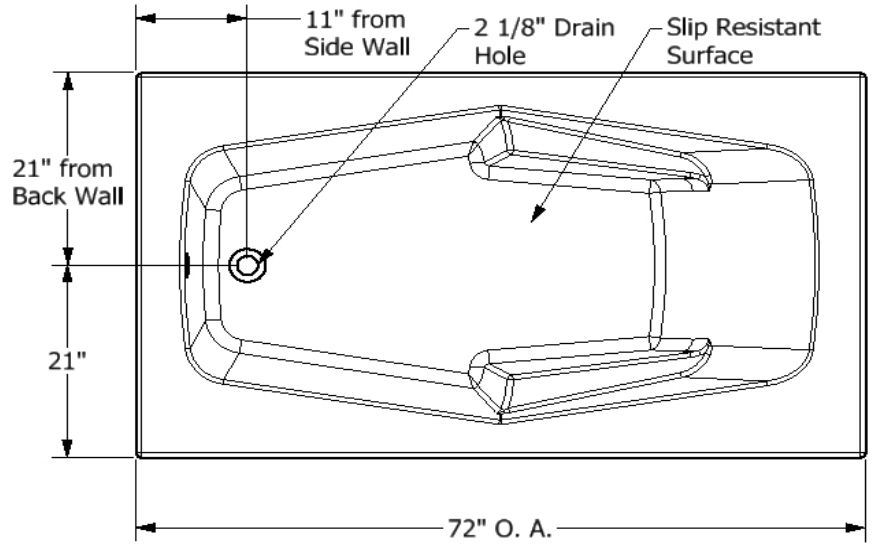

#### Specifications

Model #	Material	Wall Finish	Pieces	Drain	Apron Height	Net Weight Lbs.
TO 724221	Fiberglass/ Gelcoat	Smooth	1	LH/RH	NA	

#### Sump Data

Top of Drain to Bottom of Overflow	Capacity to Overflow Gallons	Top Dimensions		Bottom Dimensions	
		Length	Width	Length	Width
15 3/4"	82.1	62 1/4"	33 3/4"	43 1/4"	23 3/4"

#### Framing Dimensions

A	B	C	D
NA	NA	NA	NA

#### Enclosure Opening

Length	Width
NA	NA

**Note:**  
Drop in Tubs are designed to hang from the deck. No bottom support is needed.

This product is tested by ICC-ES and is certified to conform to the requirements of CSA B45.5/IAMPO Z124