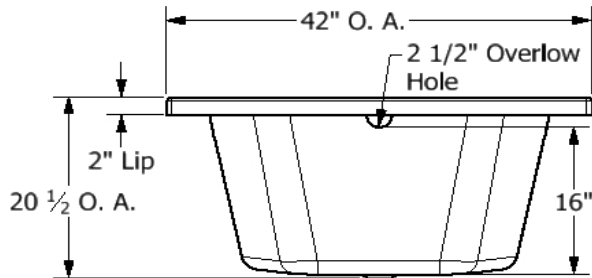

#### Specifications

Model #	Material	Wall Finish	Pieces	Drain	Apron Height	Net Weight Lbs.
TO 724221	Fiberglass/ Gelcoat	Smooth	1	LH/RH	NA	

#### Sump Data

Top of Drain to Bottom of Overflow	Capacity to Overflow Gallons	Top Dimensions		Bottom Dimensions	
		Length	Width	Length	Width
15 3/4"	82.1	62 1/4"	33 3/4"	43 1/4"	23 3/4"

#### Framing Dimensions

A	B	C	D
NA	NA	NA	NA

#### Enclosure Opening

Length	Width
NA	NA

**Note:**  
Drop in Tubs are designed to hang from the deck. No bottom support is needed.

This product is tested by ICC-ES and is certified to conform to the requirements of CSA B45.5/IAMPO Z124