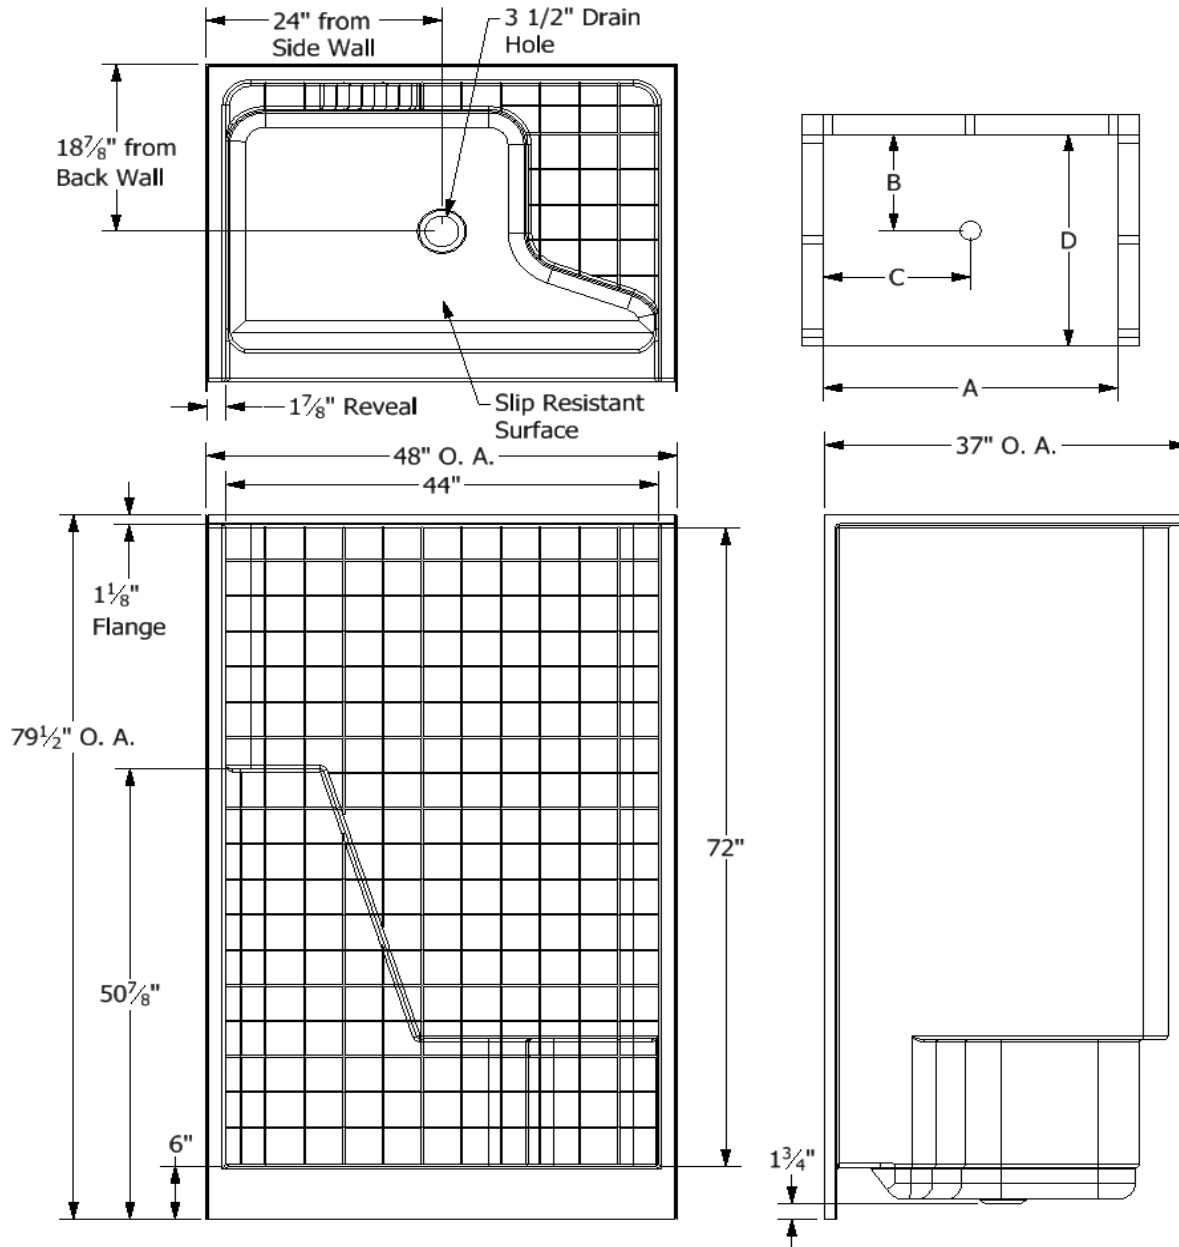

Diamond Tub & Showers Spec Sheet

Model: STRB/STLB 483779 (Right Shown) (STRB/STLB 4837XX)

Description: One Piece Tiled Shower Unit with Right/Left Bench Seat

Specifications

Model #	Material	Wall Finish	Pieces	Drain	Threshold Height	Net Weight Lbs.
STRB 483779	Fiberglass/Gelcoat	Dimpled Tile	1	C	6"	
Enclosure Opening						
Width		Height				
44"		72"				

Framing Dimensions

A	B	C	D
48"	18 7/8"	24"	37"

This product is tested by ICC-ES and is certified to conform to the requirements of CSA B45.5/IAMPO Z124 standard.

Manufactured by Frontline Mfg., Inc. Warsaw, IN
 PMG 5/31/19