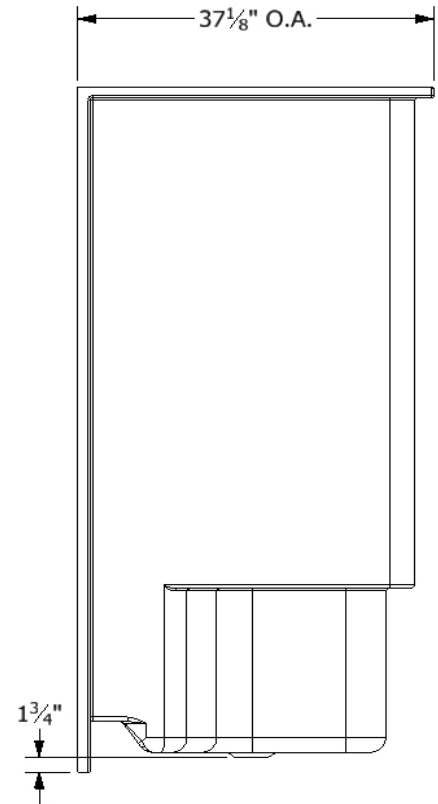

Framing Specifications

This product is tested by ICC-ES and is certified to conform to the requirements of CSA B45.5/IAMPO Z124 standard.

Manufactured by Frontline Mfg., Inc. Warsaw, IN

5/31/19