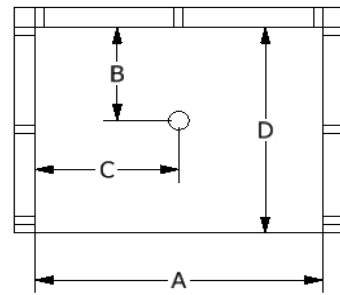

Framing Specifications

This product is tested by ICC-ES and is certified to conform to the requirements of CSA B45.5/IAMPO Z124 standard.

Manufactured by Frontline Mfg., Inc. Warsaw, IN

5/31/19