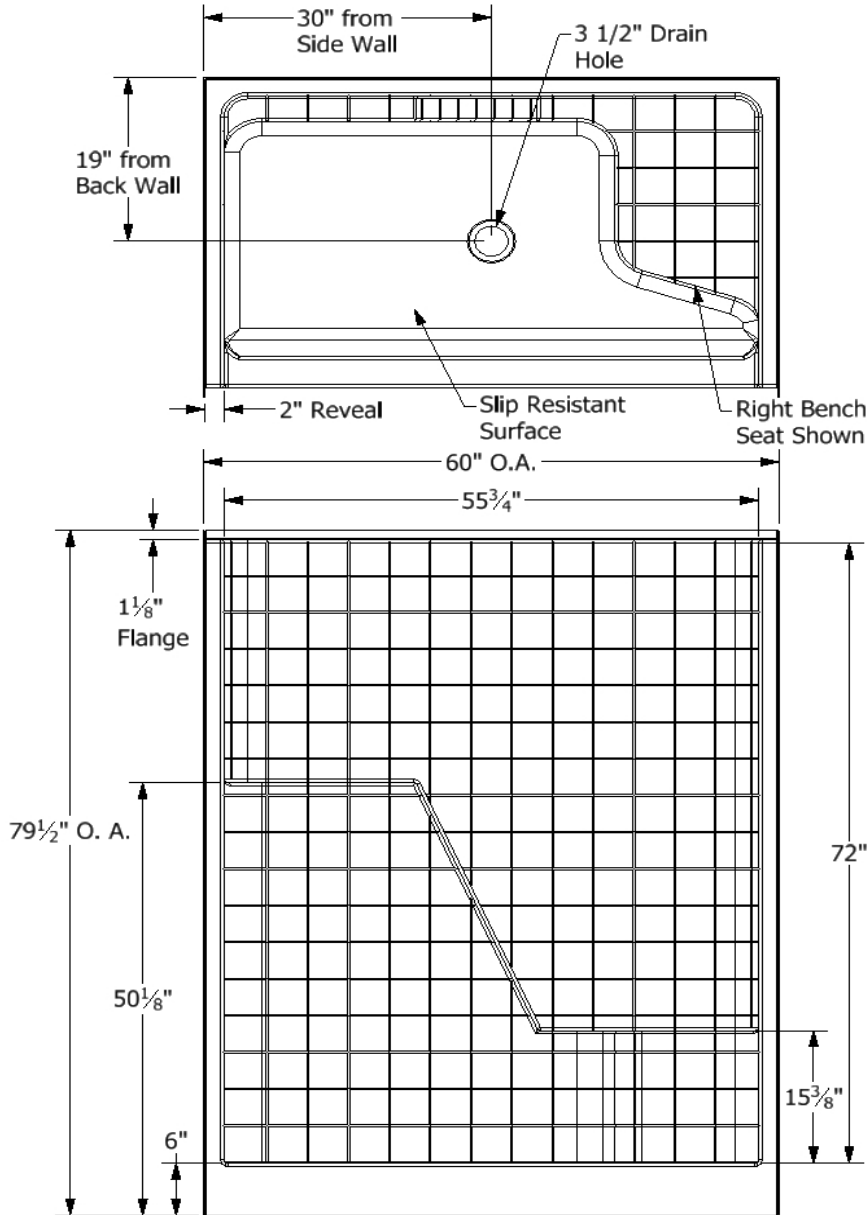

# Diamond Tub & Showers Spec Sheet

Model: STRB/STLB 603779

Description: One Piece Shower Unit with Bench Seat (Right Shown)

## Specifications

Model #	Material	Wall Finish	Pieces	Drain	Threshold Height	Net Weight Lbs.
STRB/STLB 603779	Fiberglass/Gelcoat	Dimpled Tile	1	Center	6"	

### Enclosure Opening

Width	Height
55 3/4"	72"

## Framing Dimensions

A	B	C	D
60"	19"	30"	37 1/8"