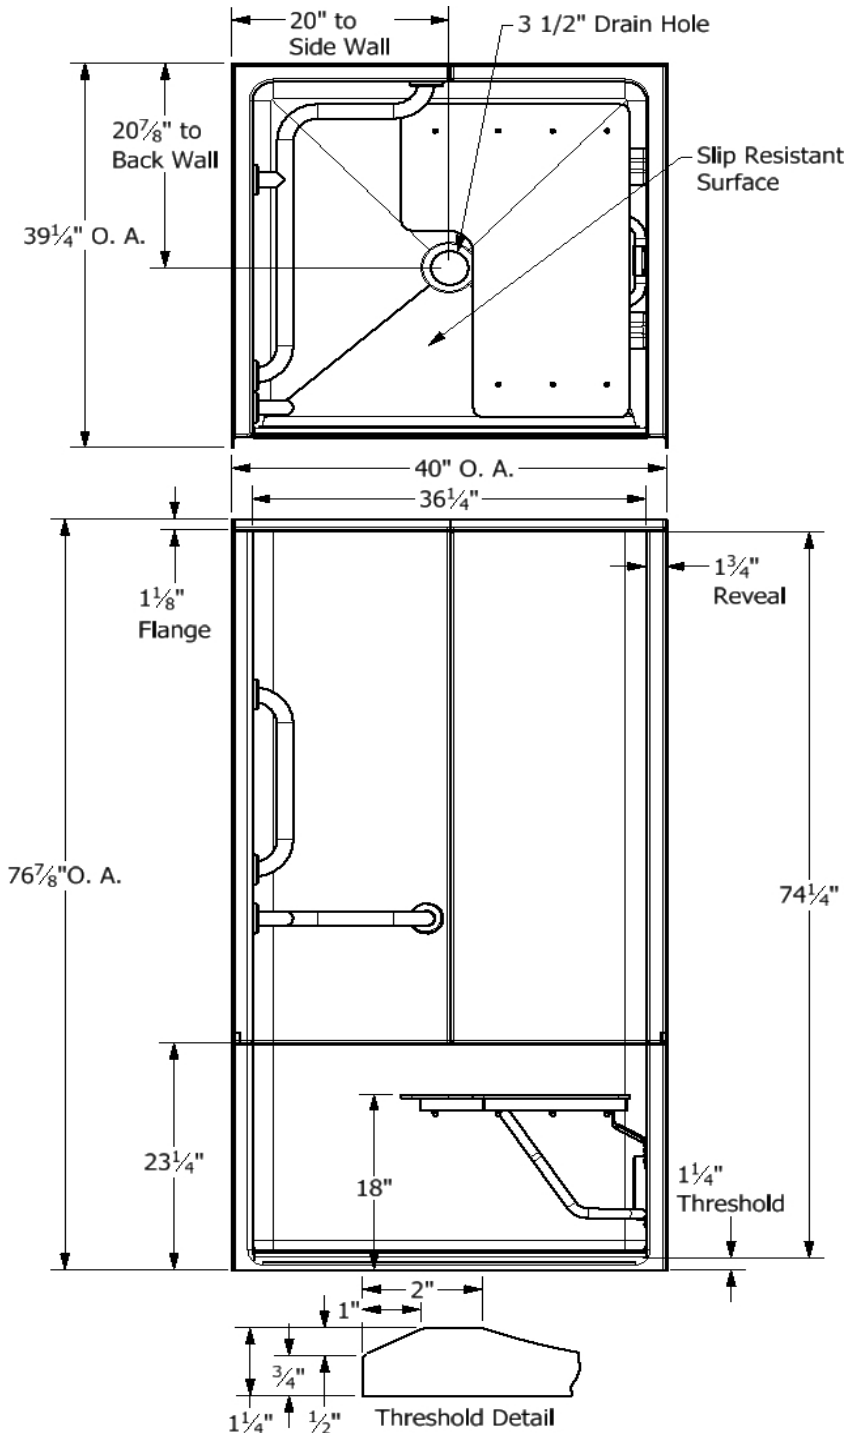

# Diamond Tub & Showers Spec Sheet

Model: SHR3 403977

Description: 3 Piece Remodeler Shower Unit

## Specifications

Model #	Material	Wall Finish	Pieces	Drain	Threshold Height	Net Weight Lbs.
SHR3 403977	Fiberglass/Gelcoat	Smooth	3	C	1 1/4"	
Enclosure Opening						
Width		Height				
36 1/4"		74 1/4"				

## Framing Dimensions

A	B	C	D
40 1/8"	20 7/8"	20"	39 1/4"