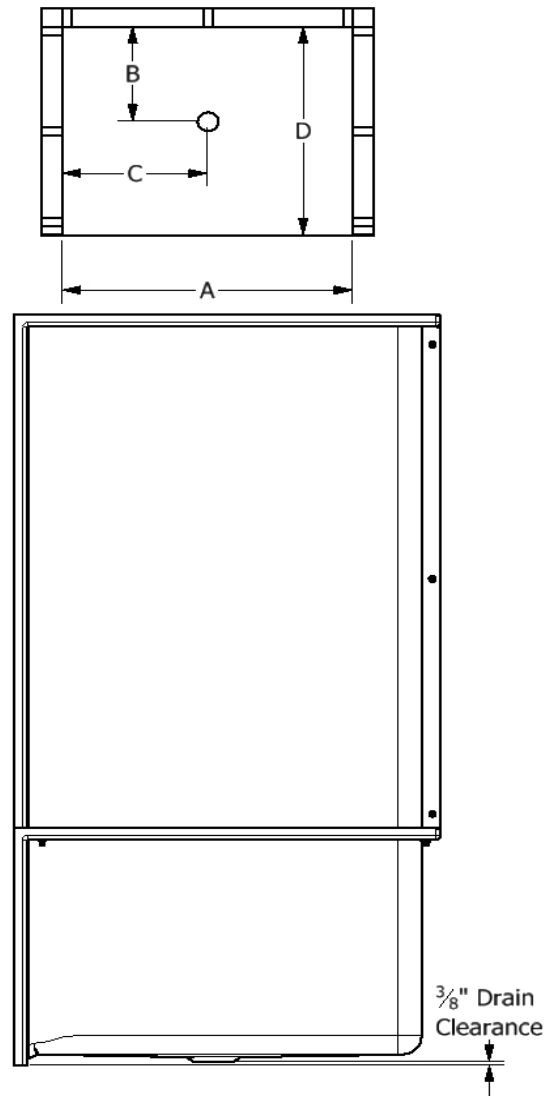

Framing Specifications

This product is tested by ICC-ES and is certified to conform to the requirements of CSA B45.5/IAMPO Z124 standard.

Manufactured by Frontline Mfg., Inc. Warsaw, IN

5/31/19