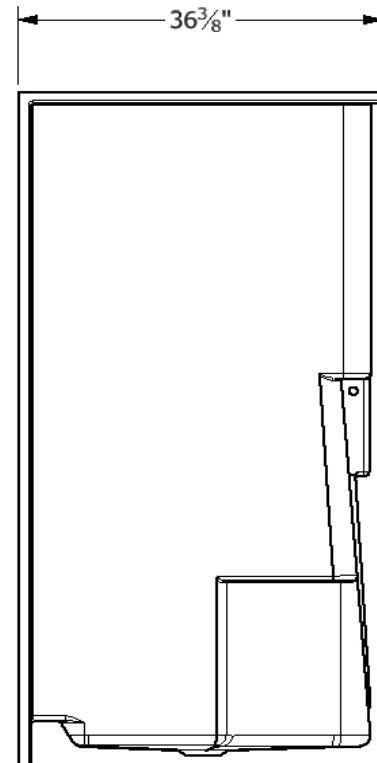

Diamond Tub & Showers Spec Sheet

Model: SDS 543674

Description: One Piece Shower Unit with Double Seats

Specifications

Model #	Material	Wall Finish	Pieces	Drain	Threshold Height	Net Weight Lbs.
SDS 543674	Fiberglass/ Gelcoat	Smooth	1	C	5"	
Enclosure Opening						
Width		Height				
51 1/4"		67"				

Framing Dimensions

A	B	C	D
54"	18"	27"	26 3/8"

Framing Specifications

This product is tested by ICC-ES and is certified to conform to the requirements of CSA B45.5/IAMPO Z124 standard.

Manufactured by Frontline Mfg., Inc. Warsaw, IN