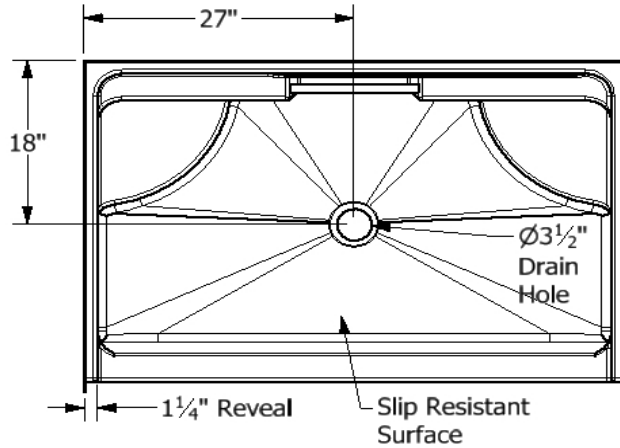

Diamond Tub & Showers Spec Sheet

Model: SDS 543674

Description: One Piece Shower Unit with Double Seats

Specifications

Model #	Material	Wall Finish	Pieces	Drain	Threshold Height	Net Weight Lbs.
SDS 543674	Fiberglass/ Gelcoat	Smooth	1	C	5"	
Enclosure Opening						
Width		Height				
51 1/4"		67"				

Framing Dimensions

A	B	C	D
54"	18"	27"	26 3/8"

Framing Specifications

This product is tested by ICC-ES and is certified to conform to the requirements of CSA B45.5/IAMPO Z124 standard.

Manufactured by Frontline Mfg., Inc. Warsaw, IN