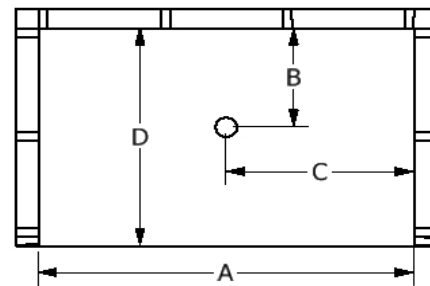

Diamond Tub & Showers Spec Sheet

Model: SDS 543674

Description: One Piece Shower Unit with Double Seats

Specifications

Model #	Material	Wall Finish	Pieces	Drain	Threshold Height	Net Weight Lbs.
SDS 543674	Fiberglass/ Gelcoat	Smooth	1	C	5"	
Enclosure Opening						
Width		Height				
51 1/4"		67"				

Framing Dimensions

A	B	C	D
54"	18"	27"	26 3/8"

Framing Specifications

This product is tested by ICC-ES and is certified to conform to the requirements of CSA B45.5/IAMPO Z124 standard.

Manufactured by Frontline Mfg., Inc. Warsaw, IN