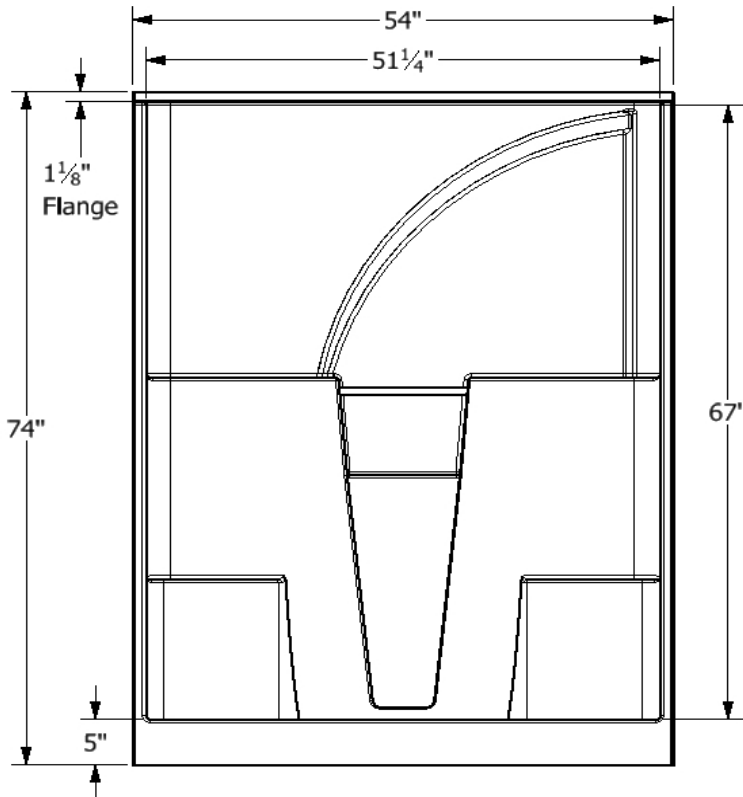

Diamond Tub & Showers Spec Sheet

Model: SDS 543674

Description: One Piece Shower Unit with Double Seats

Specifications

Model #	Material	Wall Finish	Pieces	Drain	Threshold Height	Net Weight Lbs.
SDS 543674	Fiberglass/ Gelcoat	Smooth	1	C	5"	
Enclosure Opening						
Width		Height				
51 1/4"		67"				

Framing Dimensions

A	B	C	D
54"	18"	27"	26 3/8"

Framing Specifications

This product is tested by ICC-ES and is certified to conform to the requirements of CSA B45.5/IAMPO Z124 standard.

Manufactured by Frontline Mfg., Inc. Warsaw, IN