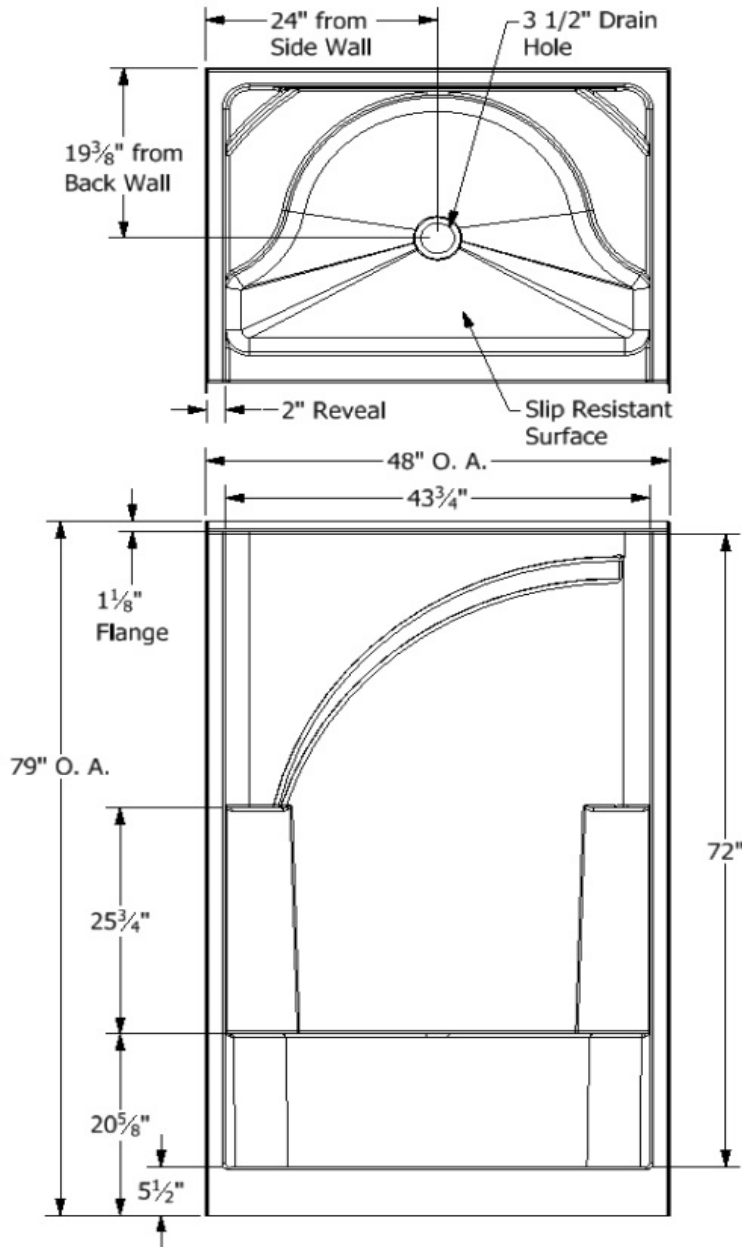

Diamond Tub & Showers Spec Sheet

Model: SDS 483779 (SDS 4837XX)

Description: One Piece Shower Unit with Double Seat

Specifications

Model #	Material	Wall Finish	Pieces	Drain	Threshold Height	Net Weight Lbs.
SDS 483779	Fiberglass/ Gelcoat	Smooth	1	C	5 1/2"	
Enclosure Opening						
Width		Height				
43 3/4"		72"				

Framing Dimensions

A	B	C	D
48"	19 3/8"	24"	37"

Framing Specifications

This product is tested by ICC-ES and is certified to conform to the requirements of CSA B45.5/IAMPO Z124 standard.

Manufactured by Frontline Mfg., Inc. Warsaw, IN