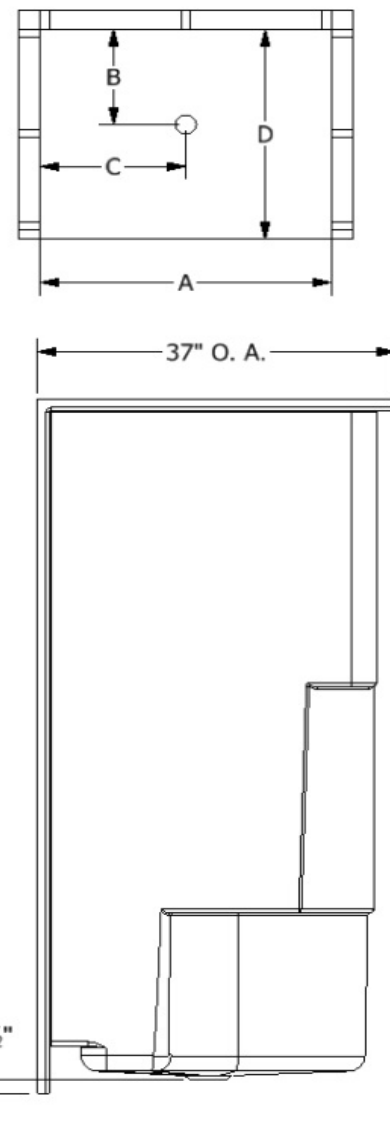

Diamond Tub & Showers Spec Sheet

Model: SDS 483779 (SDS 4837XX)

Description: One Piece Shower Unit with Double Seat

Specifications

Model #	Material	Wall Finish	Pieces	Drain	Threshold Height	Net Weight Lbs.
SDS 483779	Fiberglass/ Gelcoat	Smooth	1	C	5 1/2"	
Enclosure Opening						
Width		Height				
43 3/4"		72"				

Framing Dimensions

A	B	C	D
48"	19 3/8"	24"	37"

Framing Specifications

This product is tested by ICC-ES and is certified to conform to the requirements of CSA B45.5/IAMPO Z124 standard.

Manufactured by Frontline Mfg., Inc. Warsaw, IN