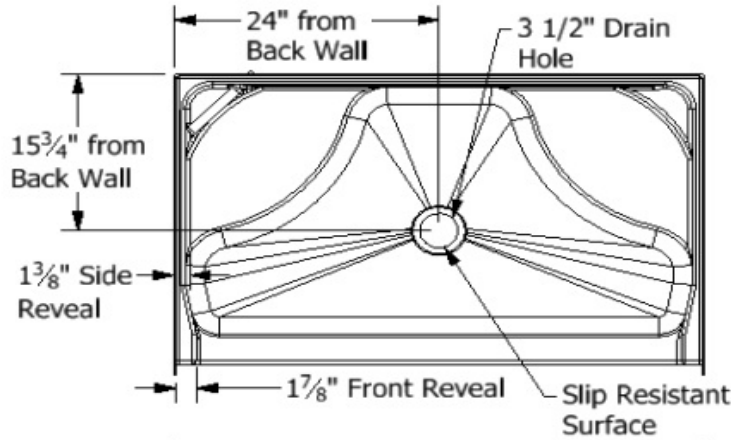

Diamond Tub & Showers Spec Sheet

Model: SDS 483073 (SDS 4830XX)

Description: One Piece Shower Unit with Double Seat

Specifications

| Model # | Material | Wall Finish | Pieces | Drain | Threshold Height | Net Weight Lbs. |
|-------------------|------------------------|-------------|--------|-------|------------------|-----------------|
| SDS 483073 | Fiberglass/ Gelcoat | Smooth | 1 | C | 5 1/2" | |
| Enclosure Opening | | | | | | |
| Width | | Height | | | | |
| 44" | | 66 1/8" | | | | |

Framing Dimensions

| A | B | C | D |
|-----|---------|-----|---------|
| 48" | 15 3/4" | 24" | 30 3/8" |

Framing Specifications

This product is tested by ICC-ES and is certified to conform to the requirements of CSA B45.5/IAMPO Z124 standard.