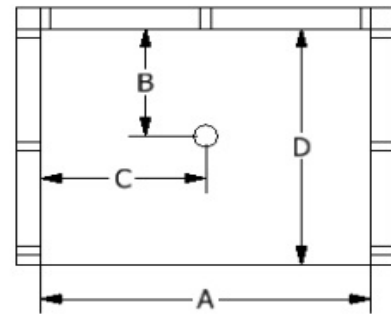

Diamond Tub & Showers Spec Sheet

Model: SDS 483073 (SDS 4830XX)

Description: One Piece Shower Unit with Double Seat

Specifications

| Model # | Material | Wall Finish | Pieces | Drain | Threshold Height | Net Weight Lbs. |
|-------------------|------------------------|-------------|--------|-------|------------------|-----------------|
| SDS 483073 | Fiberglass/ Gelcoat | Smooth | 1 | C | 5 1/2" | |
| Enclosure Opening | | | | | | |
| Width | | Height | | | | |
| 44" | | 66 1/8" | | | | |

Framing Dimensions

| A | B | C | D |
|-----|---------|-----|---------|
| 48" | 15 3/4" | 24" | 30 3/8" |

Framing Specifications

This product is tested by ICC-ES and is certified to conform to the requirements of CSA B45.5/IAMPO Z124 standard.