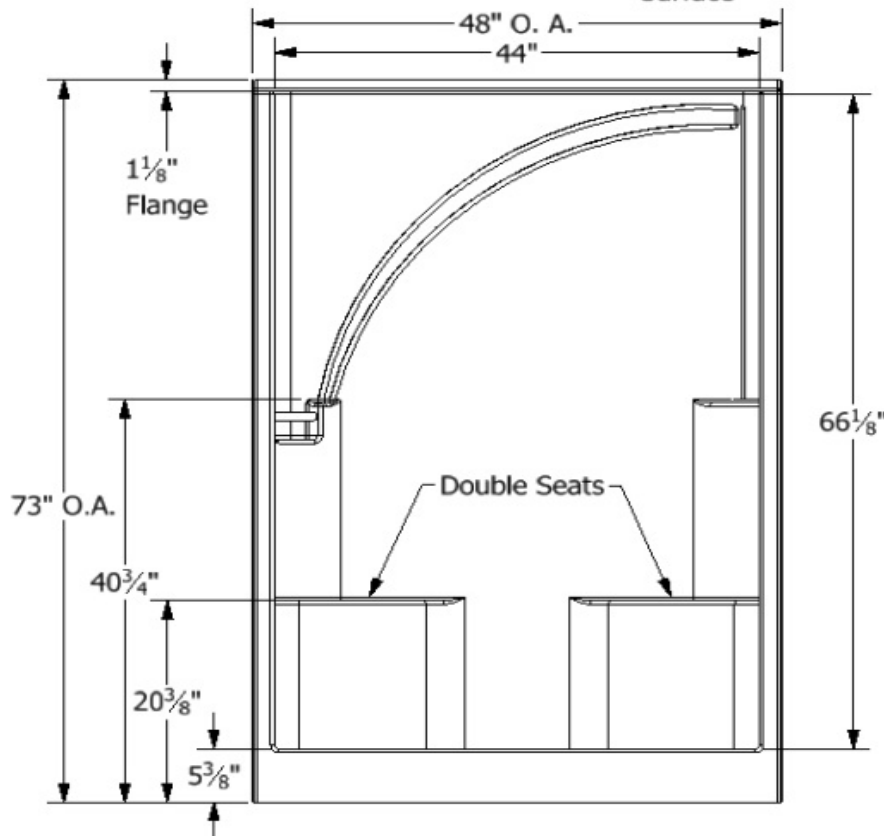

Diamond Tub & Showers Spec Sheet

Model: SDS 483073 (SDS 4830XX)

Description: One Piece Shower Unit with Double Seat

Specifications

| Model # | Material | Wall Finish | Pieces | Drain | Threshold Height | Net Weight Lbs. |
|-------------------|------------------------|-------------|--------|-------|------------------|-----------------|
| SDS 483073 | Fiberglass/ Gelcoat | Smooth | 1 | C | 5 1/2" | |
| Enclosure Opening | | | | | | |
| Width | | Height | | | | |
| 44" | | 66 1/8" | | | | |

Framing Dimensions

| A | B | C | D |
|-----|---------|-----|---------|
| 48" | 15 3/4" | 24" | 30 3/8" |

Framing Specifications

This product is tested by ICC-ES and is certified to conform to the requirements of CSA B45.5/IAMPO Z124 standard.