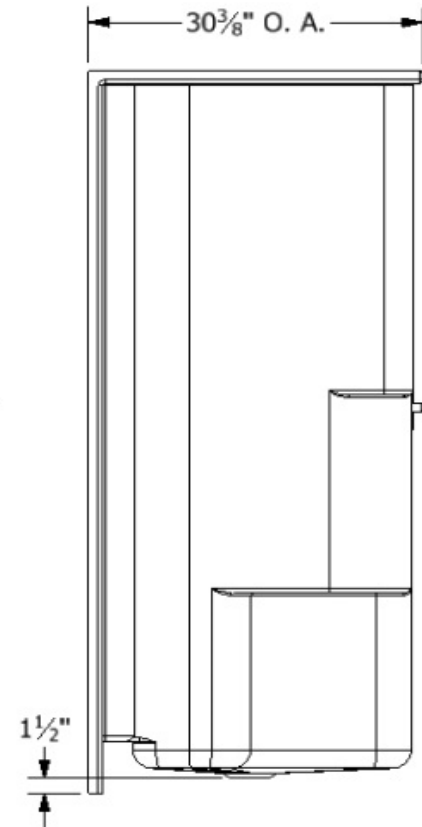

Diamond Tub & Showers Spec Sheet

Model: SDS 483073 (SDS 4830XX)

Description: One Piece Shower Unit with Double Seat

Specifications

| Model # | Material | Wall Finish | Pieces | Drain | Threshold Height | Net Weight Lbs. |
|-------------------|------------------------|-------------|--------|-------|------------------|-----------------|
| SDS 483073 | Fiberglass/ Gelcoat | Smooth | 1 | C | 5 1/2" | |
| Enclosure Opening | | | | | | |
| Width | | Height | | | | |
| 44" | | 66 1/8" | | | | |

Framing Dimensions

| A | B | C | D |
|-----|---------|-----|---------|
| 48" | 15 3/4" | 24" | 30 3/8" |

Framing Specifications

This product is tested by ICC-ES and is certified to conform to the requirements of CSA B45.5/IAMPO Z124 standard.