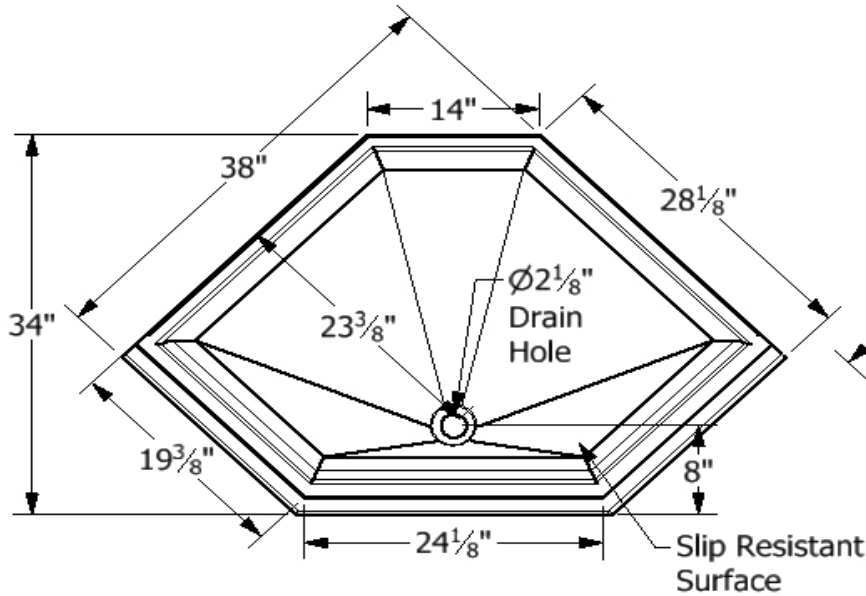

Diamond Tub & Showers Spec Sheet

Model: BNA 3838

Description: One Piece Neo Angle Shower Base

Specifications

Model #	Material	Wall Finish	Pieces	Drain	Threshold Height	Net Weight Lbs.
BNA 3838	Fiberglass/ Gelcoat	Smooth	1	Front Center	8 1/2"	
Door Size						
Side	Front	Side	Height			
19 3/8"	24 1/8"	19 3/8"	NA			

Framing Dimensions

A	B	C	D
28 1/8"	23 3/8"	8"	34"

Framing Specifications

1 1/8" Flange

This product is tested by ICC-ES and is certified to conform to the requirements of CSA B45.5/IAMPO Z124 standard.

Manufactured by Frontline Mfg., Inc. Warsaw, IN