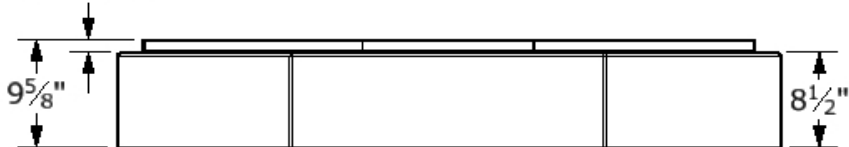

Diamond Tub & Showers Spec Sheet

Model: BNA 3838

Description: One Piece Neo Angle Shower Base

Specifications

Model #	Material	Wall Finish	Pieces	Drain	Threshold Height	Net Weight Lbs.
BNA 3838	Fiberglass/ Gelcoat	Smooth	1	Front Center	8 1/2"	
Door Size						
Side	Front	Side	Height			
19 3/8"	24 1/8"	19 3/8"	NA			

Framing Dimensions

A	B	C	D
28 1/8"	23 3/8"	8"	34"

Framing Specifications

1 1/8" Flange

This product is tested by ICC-ES and is certified to conform to the requirements of CSA B45.5/IAMPO Z124 standard.

Manufactured by Frontline Mfg., Inc. Warsaw, IN