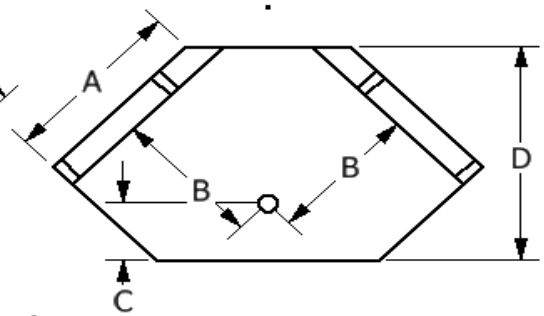

Diamond Tub & Showers Spec Sheet

Model: BNA 3838

Description: One Piece Neo Angle Shower Base

Specifications

Model #	Material	Wall Finish	Pieces	Drain	Threshold Height	Net Weight Lbs.
BNA 3838	Fiberglass/ Gelcoat	Smooth	1	Front Center	8 1/2"	
Door Size						
Side	Front	Side	Height			
19 3/8"	24 1/8"	19 3/8"	NA			

Framing Dimensions

A	B	C	D
28 1/8"	23 3/8"	8"	34"

Framing Specifications

1 1/8" Flange

This product is tested by ICC-ES and is certified to conform to the requirements of CSA B45.5/IAMPO Z124 standard.

Manufactured by Frontline Mfg., Inc. Warsaw, IN