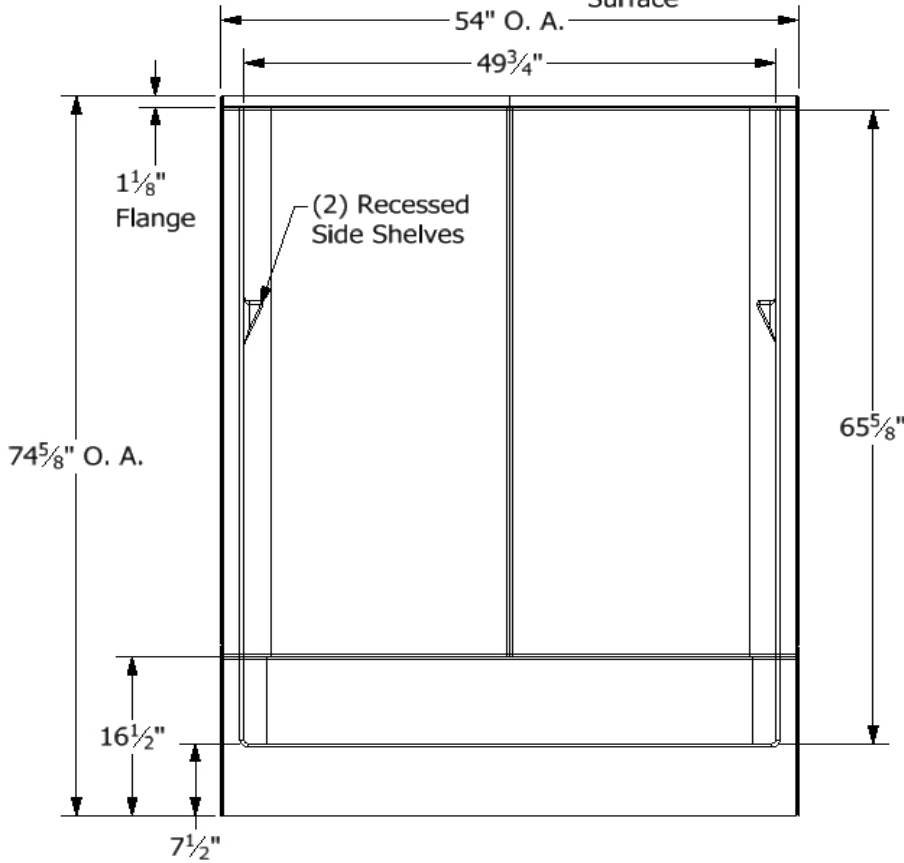

Diamond Tub & Showers Spec Sheet

Model: SR3 542874

Description: Three Piece Remodeler Shower Unit

Specifications

Model #	Material	Wall Finish	Pieces	Drain	Threshold Height	Net Weight Lbs.
SR3 542874	Fiberglass/Gelcoat	Smooth	3	Center	7 1/2"	

Enclosure Opening	
Width	Height
49 3/4"	65 5/8"

Framing Dimensions

A	B	C	D
54"	12 7/8"	27"	28 1/4"

Framing Specifications

This product is tested by ICC-ES and is certified to conform to the requirements of CSA B45.5/IAMPO Z124 standard.