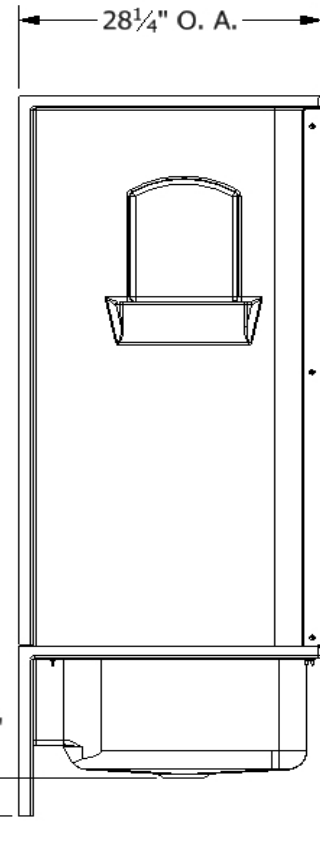

Diamond Tub & Showers Spec Sheet

Model: SR3 542874

Description: Three Piece Remodeler Shower Unit

Specifications

Model #	Material	Wall Finish	Pieces	Drain	Threshold Height	Net Weight Lbs.
SR3 542874	Fiberglass/Gelcoat	Smooth	3	Center	7 1/2"	

Enclosure Opening	
Width	Height
49 3/4"	65 5/8"

Framing Dimensions

A	B	C	D
54"	12 7/8"	27"	28 1/4"

Framing Specifications

This product is tested by ICC-ES and is certified to conform to the requirements of CSA B45.5/IAMPO Z124 standard.