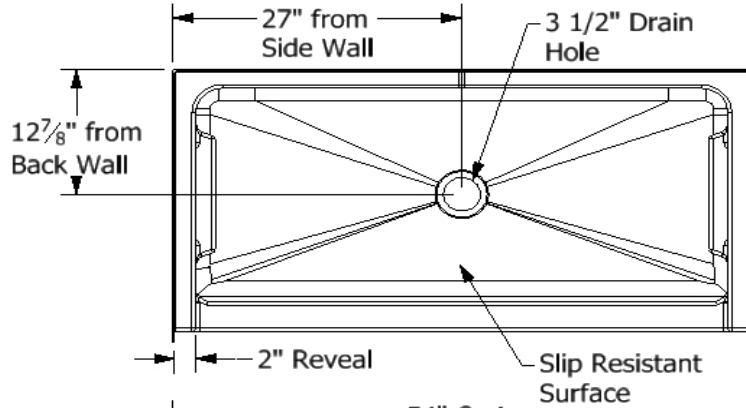

Diamond Tub & Showers Spec Sheet

Model: SR3 542874

Description: Three Piece Remodeler Shower Unit

Specifications

Model #	Material	Wall Finish	Pieces	Drain	Threshold Height	Net Weight Lbs.
SR3 542874	Fiberglass/Gelcoat	Smooth	3	Center	7 1/2"	

Enclosure Opening	
Width	Height
49 3/4"	65 5/8"

Framing Dimensions

A	B	C	D
54"	12 7/8"	27"	28 1/4"

Framing Specifications

This product is tested by ICC-ES and is certified to conform to the requirements of CSA B45.5/IAMPO Z124 standard.