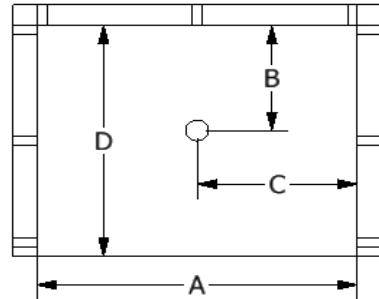

Diamond Tub & Showers Spec Sheet

Model: SR3 542874

Description: Three Piece Remodeler Shower Unit

Specifications

Model #	Material	Wall Finish	Pieces	Drain	Threshold Height	Net Weight Lbs.
SR3 542874	Fiberglass/Gelcoat	Smooth	3	Center	7 1/2"	

Enclosure Opening	
Width	Height
49 3/4"	65 5/8"

Framing Dimensions

A	B	C	D
54"	12 7/8"	27"	28 1/4"

Framing Specifications

This product is tested by ICC-ES and is certified to conform to the requirements of CSA B45.5/IAMPO Z124 standard.