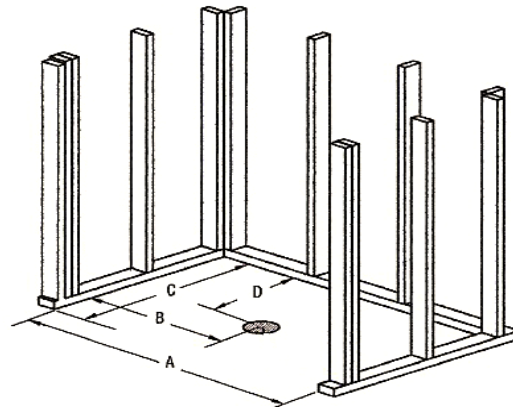

Rough-in Specs Diamond 4 Piece Remodelers

Diamond Model #	Center Drain Locations(Showers)			
	A	B	C	D
SRRB/SRLB4 483677	48"	24"	36"	18"
SRLB/SRRB4 603677	60"	30"	36"	18"
SHR4 643778 (ADA)	64"	32"	37 1/4"	17 1/2"

Diamond Model #	End Drain Locations Showers & Tub Showers			
	A	B	C	D
Showers				
SRLB/SRRB4 603082	60"	6 1/2"	30 1/8"	15"
STRLB/STRRB4 603082	60"	6 1/2"	30 1/8"	15"
SHRRB/SHRLB4 603478	60"	6"	34"	15 1/2"
Tub Showers				
TR4 543077	54"	8 1/2"	30"	14"
TR4 603077	60"	8 1/2"	30"	14"
TTR4 603077	60"	8 1/2"	30"	14"
TR4 603477	60"	8 3/8"	34 3/4"	16 7/8"