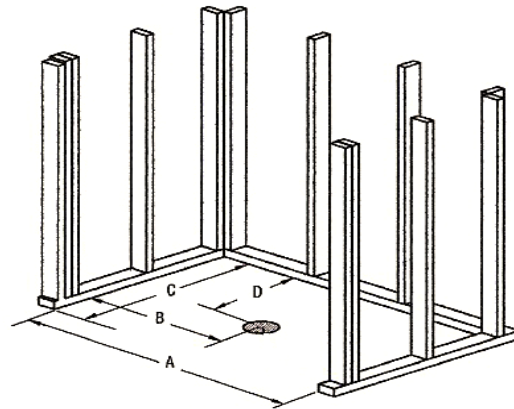

Rough-in Specs Diamond 4 Piece Remodelers

Diamond Model #	Center Drain Locations(Showers)			
	A	B	C	D
SRRB/SRLB4 483677	48"	24"	36"	18"
SRLB/SRRB4 603677	60"	30"	36"	18"
SHR4 643778 (ADA)	64"	32"	37 1/4"	17 1/2"

Diamond Model #	End Drain Locations Showers & Tub Showers			
	A	B	C	D
Showers				
SRLB/SRRB4 603082	60"	6 1/2"	30 1/8"	15"
STRLB/STRRB4 603082	60"	6 1/2"	30 1/8"	15"
SHRRB/SHRLB4 603478	60"	6"	34"	15 1/2"
Tub Showers				
TR4 543077	54"	8 1/2"	30"	14"
TR4 603077	60"	8 1/2"	30"	14"
TTR4 603077	60"	8 1/2"	30"	14"
TR4 603477	60"	8 3/8"	34 3/4"	16 7/8"