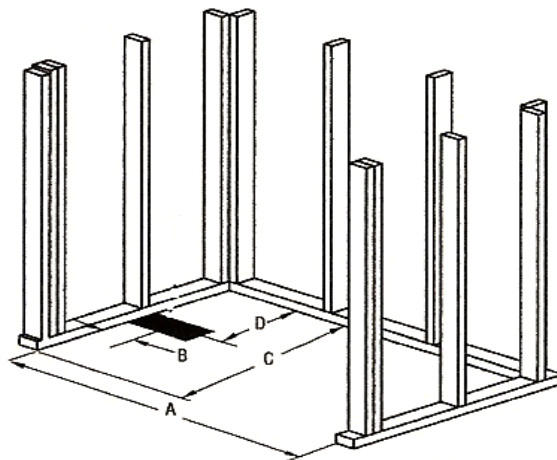

Rough-in Specs Diamond 4 Piece Remodelers

Diamond Model #	Center Drain Locations(Showers)			
	A	B	C	D
SRRB/SRLB4 483677	48"	24"	36"	18"
SRLB/SRRB4 603677	60"	30"	36"	18"
SHR4 643778 (ADA)	64"	32"	37 1/4"	17 1/2"

Diamond Model #	End Drain Locations Showers & Tub Showers			
	A	B	C	D
Showers				
SRLB/SRRB4 603082	60"	6 1/2"	30 1/8"	15"
STRLB/STRRB4 603082	60"	6 1/2"	30 1/8"	15"
SHRRB/SHRLB4 603478	60"	6"	34"	15 1/2"
Tub Showers				
TR4 543077	54"	8 1/2"	30"	14"
TR4 603077	60"	8 1/2"	30"	14"
TTR4 603077	60"	8 1/2"	30"	14"
TR4 603477	60"	8 3/8"	34 3/4"	16 7/8"